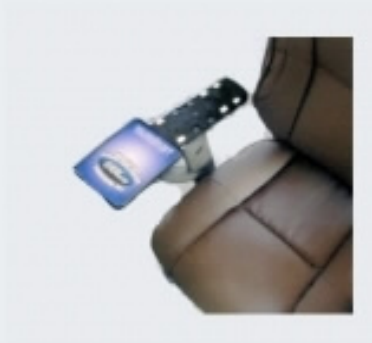

Arm-Mounted Mouse Tray (EQ-AMMT-2)

SKU#: EQ-AMMT-2
MSRP: \$59.95 US

[Download Product Sheet](#)

- Attaches to recliner arm
- Mouse pad included
- Adjustable tray angle

Arm-Mounted Mouse (EQ-AMMT-2) adjusts in 5 degree increments to the wrist's "Natural At Rest Angle", (Approx. 20° to 30° off palm down and 10° down angle). It can be tilted down, angled right or left, and shifted to the right or left to achieve the exact position that is most comfortable to you. It attaches with Velcro straps to the arm of any zero-gravity recliner. The universal mount system will not damage the chair or arm. The edges of the SMMT-2 prevent the mouse from sliding off the platform, and yet is low enough to not restrict movement. Black ABS finish.