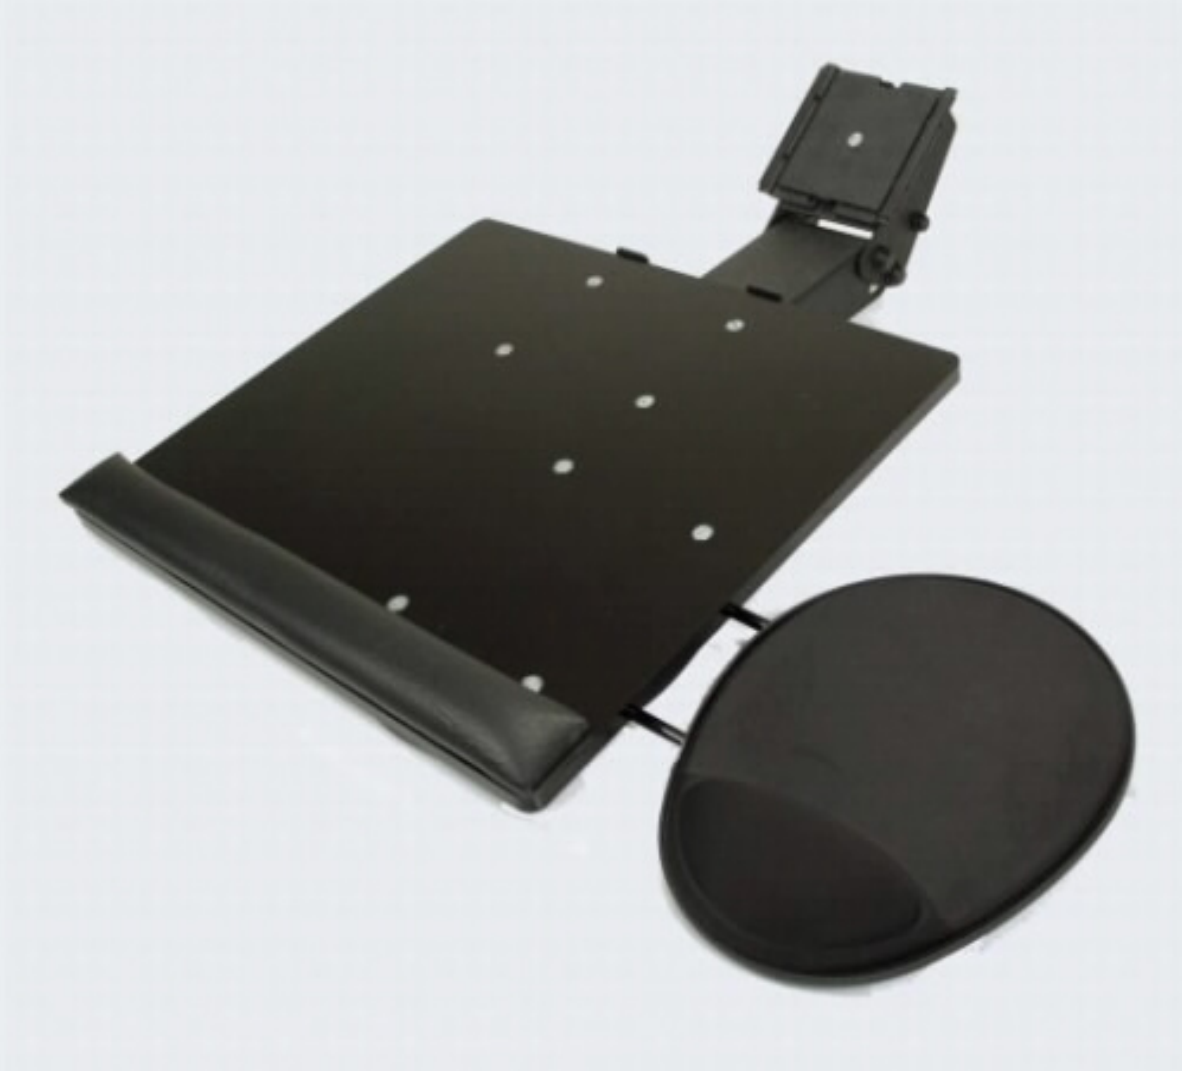

Adjustable, Articulating Laptop Tray Combo (EQ-AALT-2)

SKU#: EQ-AALT-1
MSRP: \$229.95 US

[Download Product Sheet](#)

- +/- 30 degree tilt
- Single lever control
- Mouse tray included
- Black acrylic & steel

ErgoQuest™ Adjustable, Articulating, Laptop Tray (EQ-AALT-1) with optional mouse pad provides stable support for laptop computers and positions them at angles up to 30 degrees. The included mouse tray can be easily added and removed as needed. The EQ-AALT can also be used as a keyboard tray. The EQ-AALT uses the same articulating mechanism as the EQ-PTKM-1. Black acrylic and metal finish.